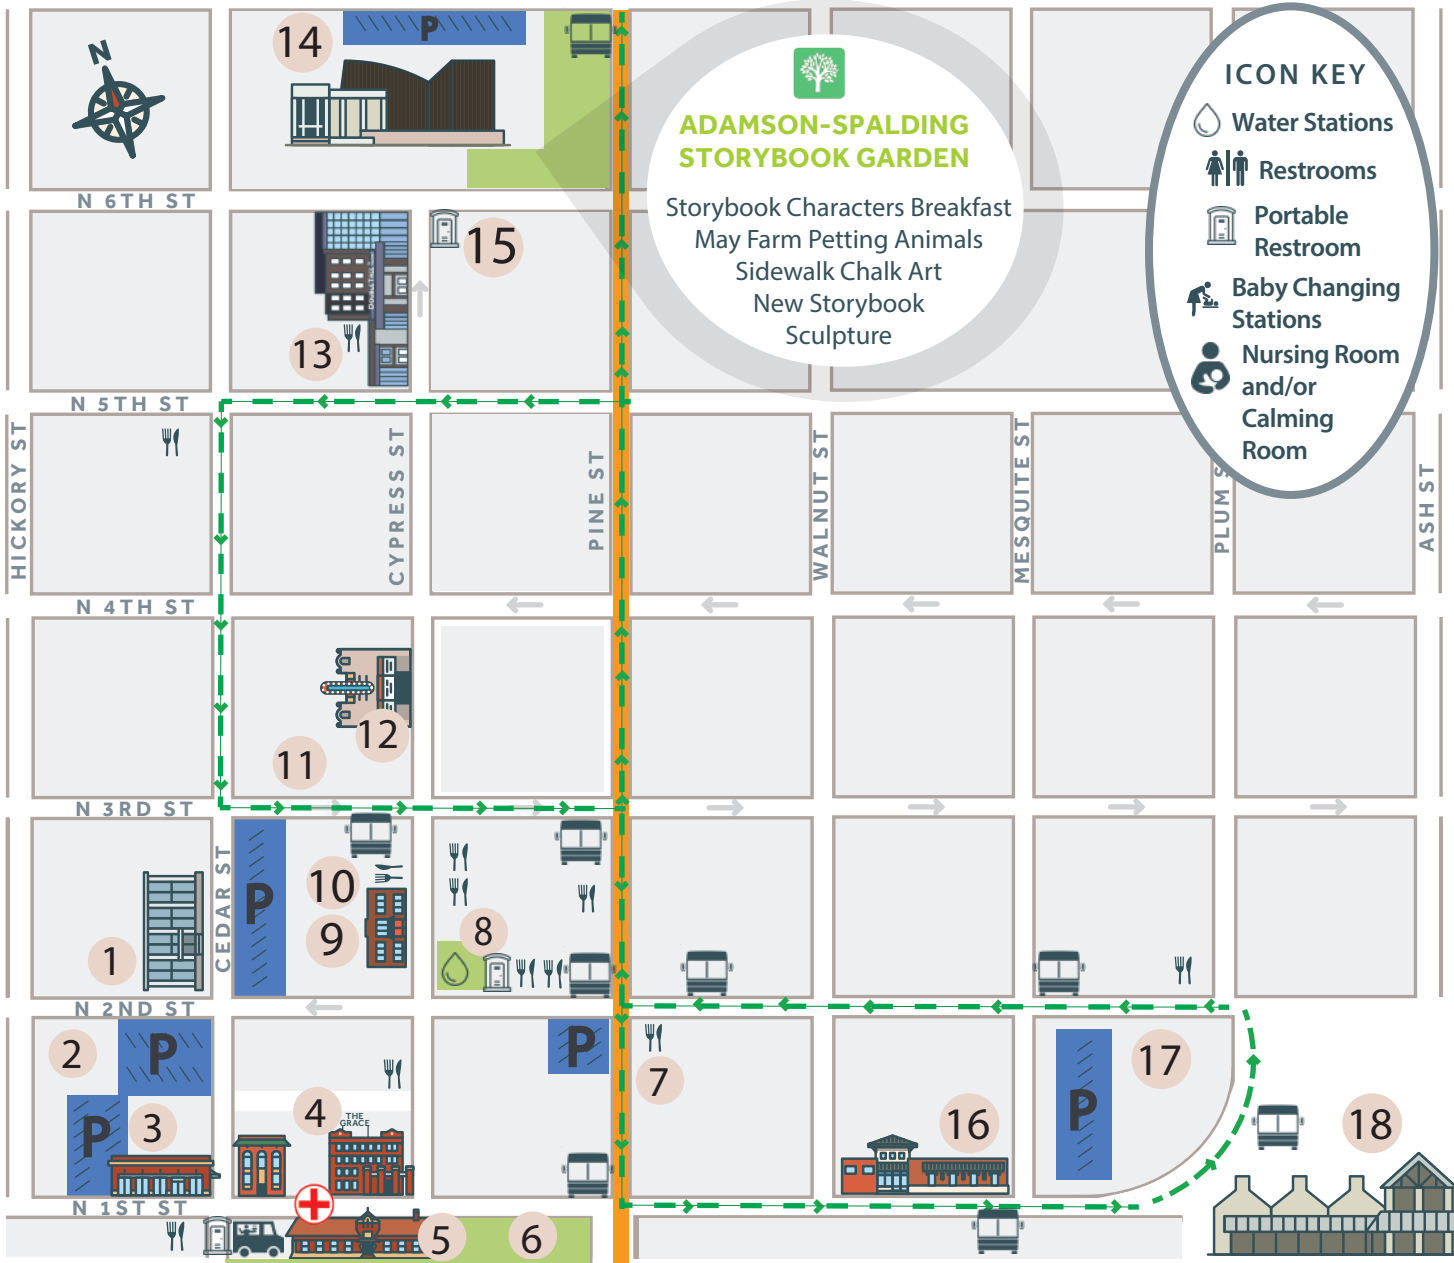

DOWNTOWN ABILENE

- | BUTTON | VENUE |
|--------|--|
| | 1. Abilene Public Library
 |
| | 2. 12th Armored Division Memorial Museum
 |
| | 3. National Center for Children's Illustrated Literature (NCCIL)
 |
| | 4. The Grace Museum
 |
| | 5. T&P Depot & Information Station
 |
| | 6. Everman Park
 |
| | 7. Majestic
 |
| | 8. Minter Park
 |
| | 9. Center for Contemporary Arts
 |
| | 10. United Way of Abilene
 |
| | 11. The Hotel Wooten
 |
| | 12. Paramount Theatre
 |
| | 13. DoubleTree by Hilton
 |
| | 14. Abilene Convention Center
 |
| | 15. Board & Brush
 |
| | 16. Community Foundation of Abilene
 |
| | 17. The Well
 |
| | 18. Frontier Texas!
 |

Food & Drink See list on Pg 24
 Food Trucks & Eating Area
 Free Bus Route 9a-5p Friday & Saturday
 Bus Stop
 Parade Route Thursday
 Free Parking Lots